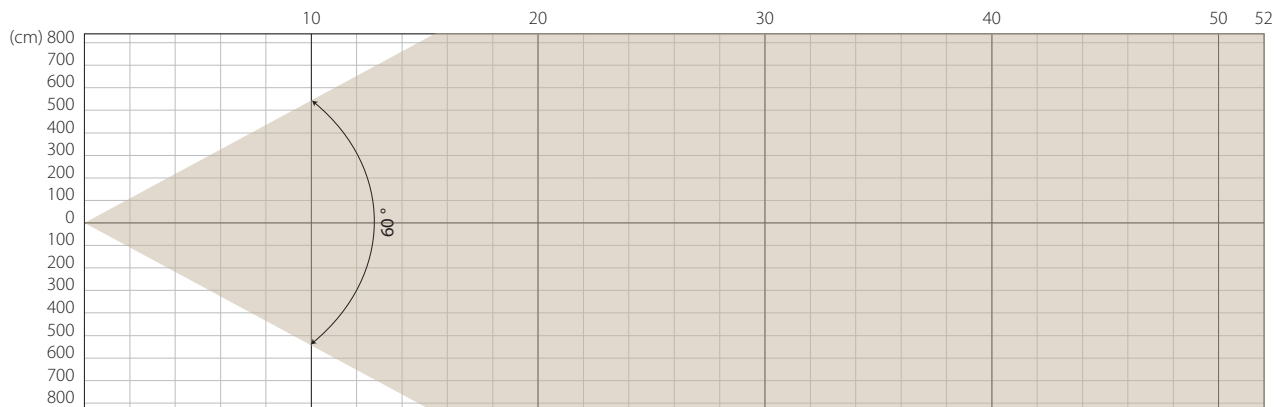

**MIN ZOOM**

**Beam opening**

**Intensity**

Distance (m)	5		10		15		20	
unit	lux	diameter	lux	diameter	lux	diameter	lux	diameter
White	96980	0,52	23440	1,04	10450	1,56	5913	2,08

**MIDDLE ZOOM**

**Beam opening**

**Intensity**

Distance (m)	5		10		15		20	
unit	lux	diameter	lux	diameter	lux	diameter	lux	diameter
White	16980	1,85	4491	3,62	2199	5,3	1296	7,1

**MAX ZOOM**

**Beam opening**

**Intensity**

Distance (m)	5		10		15		20	
unit	lux	diameter	lux	diameter	lux	diameter	lux	diameter
White	2459	5,83	736	11,66	356	17,49	153	23,32

Note: noise messured @1m distance, static status, ambient 31 dBA.

<b>Voltage / Power</b>	120-240V, 50-60HZ	1600W
<b>Fixture Dimension / Weight</b>	486x280x811mm	46kg
<b>Packing Dimension / Weight</b>	73x57x73.5cm	64kg